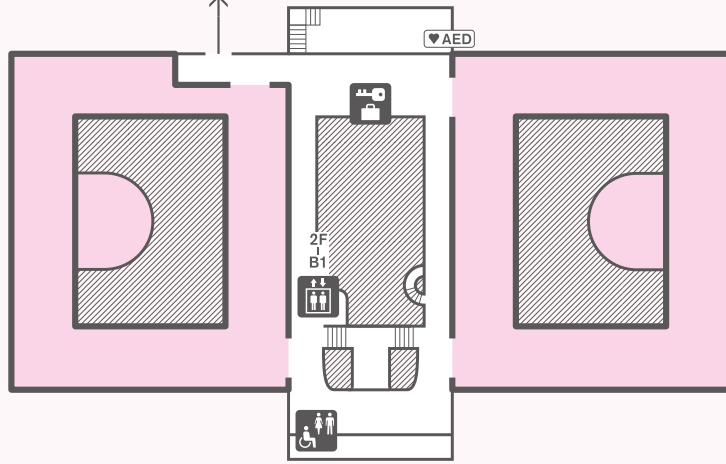

Floor Map

Higashiyama Cube Terrace

- Men's Restroom
- Women's Restroom
- Accessible Restroom
- Ostomate
- Multipurpose Seat
- Nursing Room
- Elevator

North Wing

South Wing

2F

Stairs

Shop

Japanese Garden

• Kyoto Prize Room

← East Entrance

North Wing

South Wing

1F

↖ Northwest Entrance

B1/1F

Lecture Room

The Triangle

Tickets

Shop

Coin Lockers

Cafe

↑ Main Entrance

KYOCERA Square