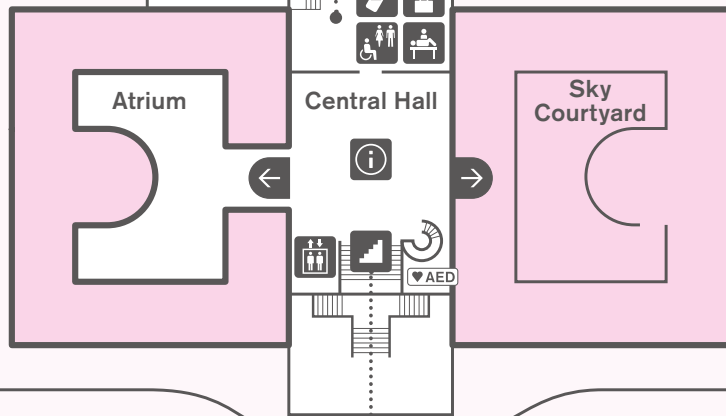

Floor Map

Higashiyama Cube Terrace

- Men's Restroom
- Women's Restroom
- Accessible Restroom
- Ostomate
- Multipurpose Seat
- Nursing Room
- Elevator

North Wing

South Wing

2F

Stairs

Shop

Cafe

Tickets

Information

Coin Lockers

Restaurant

AED (Automated External Defibrillator)

Under Construction

Ohsumi House

Japanese Garden

• Kyoto Prize Room

← East Entrance

North Wing

South Wing

1F

↖ Northwest Entrance

B1/1F

Lecture Room

The Triangle

Tickets

Shop

Coin Lockers

Cafe

↑ Main Entrance

KYOCERA Square